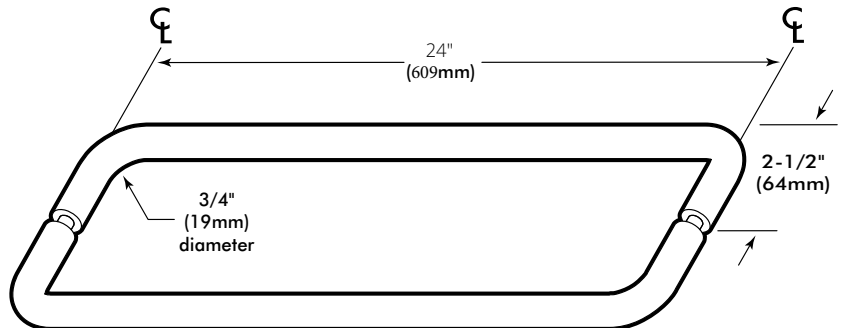

hmiglass.com

SPECIFICATIONS:

Glass Thickness: 1/4" (6mm) to 1/2" (12mm)

Material: Tubular brass

Holes: Requires 1/2" holes at 24" on center

Includes: Washers, instert & allen wrench

AVAILABLE FINISHES:

- CH - Chrome
- DA - Dark Anodized Oil Rubbed Bronze
- GO - Gold (brass)
- NI - Brushed Nickel
- RO - Roman Bronze
- OB - Oil Rubbed Bronze (painted)

DRAWINGS NOT TO SCALE

NOTES:

- For use only with tempered 1/4" to 1/2" glass
- Never use abrasive cleaners on the finish as they may damage the finish.